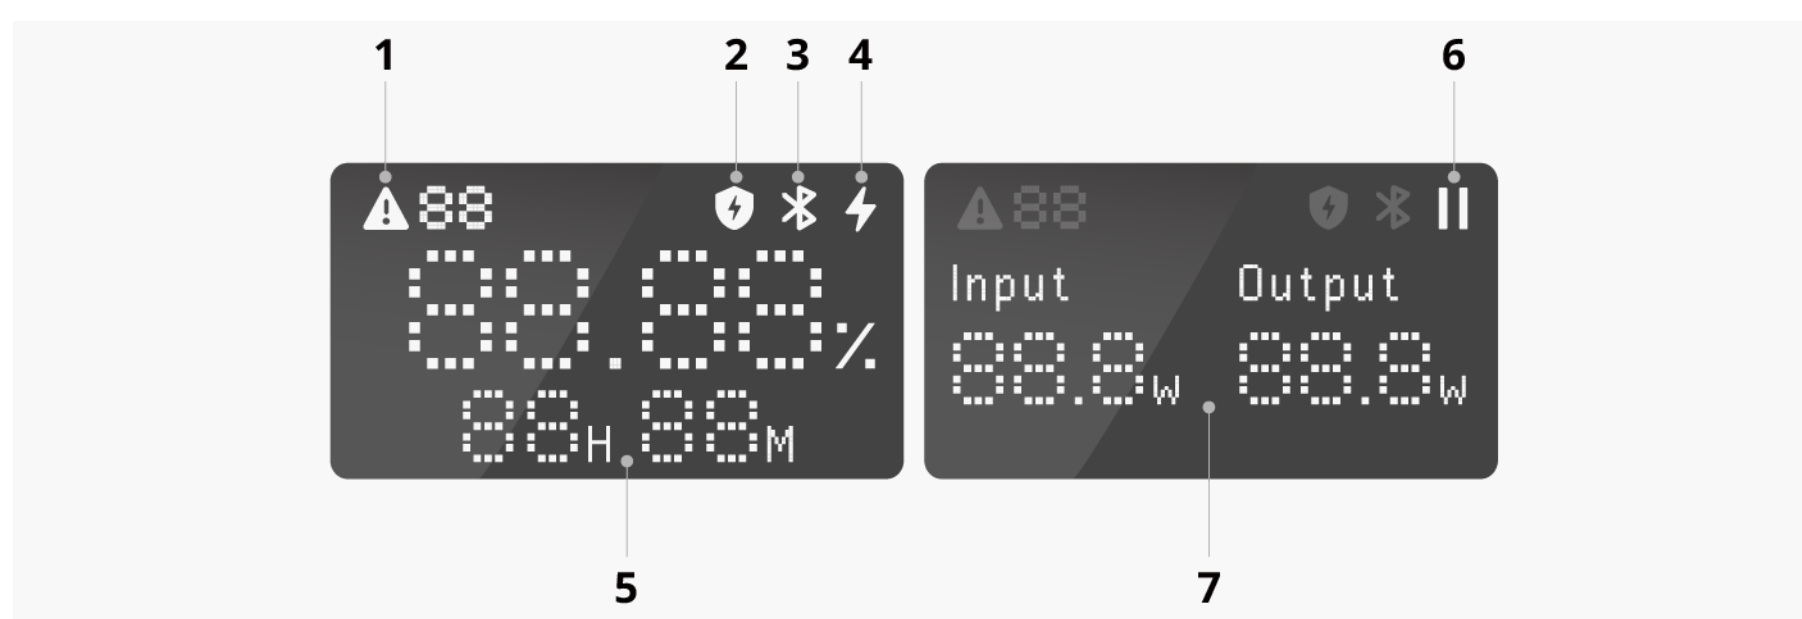

Appearance

1	Magnetic Attachment Position	5	USB-C Output/Input Cable
2	Wireless Charging Area	6	USB-C Output/Input Port
3	Adjustable Kickstand	7	LCD Screen
4	Multi-function button		

Use Instructions

Read LCD Screen