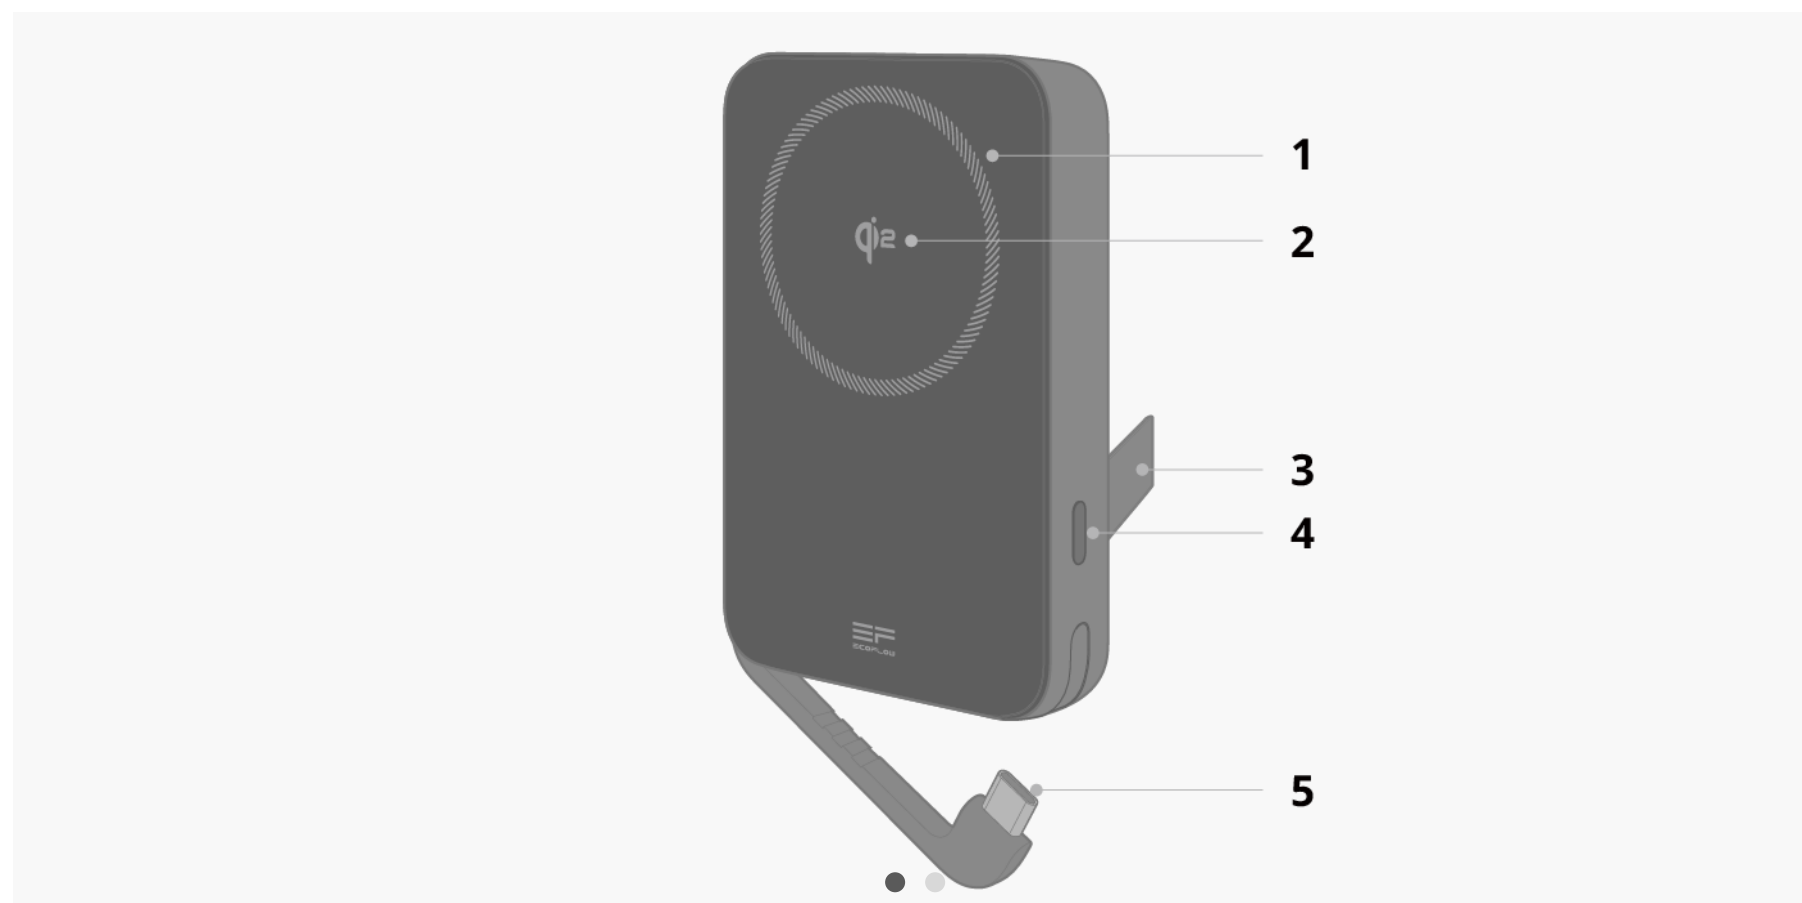

Appearance

1	Magnetic Attachment Position	5	USB-C Output/Input Cable
2	Wireless Charging Area	6	USB-C Output/Input Port
3	Adjustable Kickstand	7	LCD Screen
4	Multi-function button		

Use Instructions

Read LCD Screen